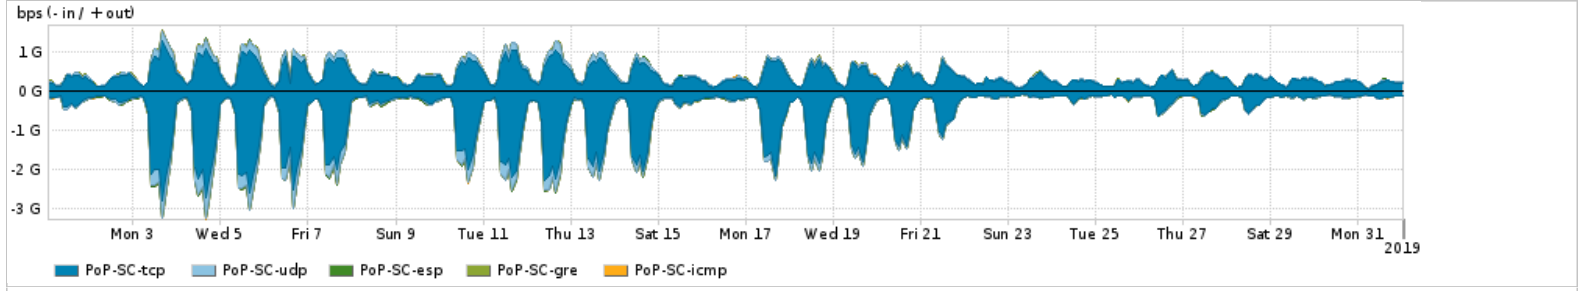

PROFILE	APPLICATION	IN	OUT	TOTAL
☒	PoP-SC	other TCP	41.50 Mbps	41.32 Mbps	82.82 Mbps
☒	PoP-SC	other UDP	29.82 Mbps	39.83 Mbps	69.65 Mbps
☒	PoP-SC	quit	41.32 Mbps	14.55 Mbps	55.87 Mbps
☐	PoP-SC	bittorrent	1.37 Mbps	3.18 Mbps	4.55 Mbps
☐	PoP-SC	smtp	1.54 Mbps	2.35 Mbps	3.88 Mbps
☐	PoP-SC	rdp	1.67 Mbps	1.93 Mbps	3.60 Mbps
☐	PoP-SC	dns	1.26 Mbps	1.27 Mbps	2.53 Mbps
☐	PoP-SC	ssh	1.50 Mbps	887.75 Kbps	2.39 Mbps

Distribuição do tráfego do PoP-SC por protocolo

Average | Max | PCT95

	PROFILE	PROTOCOL	IN	OUT	TOTAL
☒	PoP-SC	tcp	577.53 Mbps	393.06 Mbps	970.59 Mbps
☒	PoP-SC	udp	73.68 Mbps	56.49 Mbps	130.17 Mbps
☒	PoP-SC	esp	6.29 Mbps	716.78 Kbps	7.01 Mbps
☒	PoP-SC	gre	949.02 Kbps	3.57 Mbps	4.52 Mbps
☒	PoP-SC	icmp	461.58 Kbps	591.15 Kbps	1.05 Mbps
☐	PoP-SC	ipv6-icmp	99.70 Kbps	129.99 Kbps	229.70 Kbps
☐	PoP-SC	ipv6	121.12 Kbps	76.96 Kbps	198.07 Kbps
☐	PoP-SC	sctp	105.00 bps	0.00 bps	105.00 bps
☐	PoP-SC	ipv6-nonxt	12.00 bps	0.00 bps	12.00 bps
☐	PoP-SC	egp	0.00 bps	0.00 bps	0.00 bps

For assistance with this product, please contact support at <https://support.arbornetworks.com>