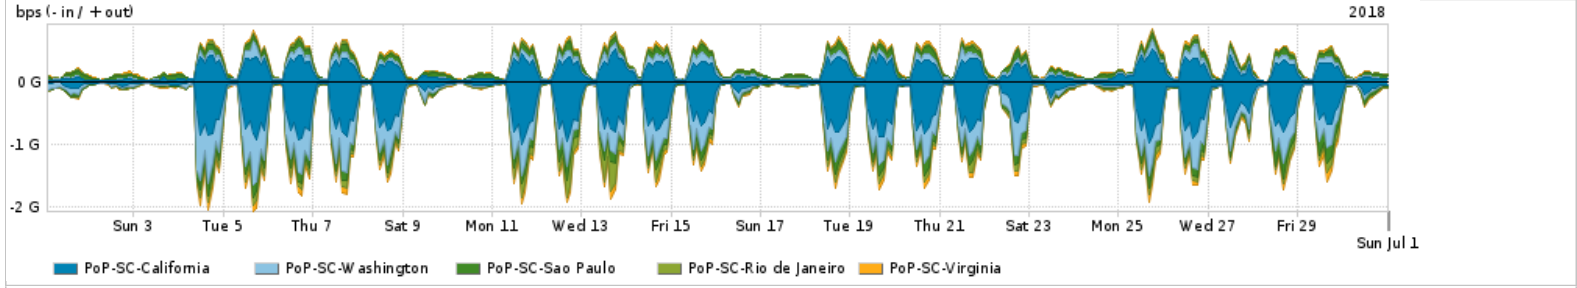

PROFILE	PROFILE	IN	OUT	TOTAL	
☐	PoP-SC	PoP-ES	17.17 Kbps	3.48 Kbps	20.65 Kbps

Distribuição do tráfego do PoP-SC por estado, província ou similar

Average | Max | PCT95

PROFILE	REGION	IN	OUT	TOTAL	
☒	PoP-SC	California	284.84 Mbps	149.19 Mbps	434.03 Mbps
☒	PoP-SC	Washington	162.65 Mbps	46.30 Mbps	208.95 Mbps
☒	PoP-SC	Sao Paulo	58.67 Mbps	54.41 Mbps	113.08 Mbps
☒	PoP-SC	Rio de Janeiro	47.43 Mbps	16.19 Mbps	63.62 Mbps
☒	PoP-SC	Virginia	32.53 Mbps	15.53 Mbps	48.06 Mbps
☐	PoP-SC	Santa Catarina	10.90 Mbps	23.80 Mbps	34.70 Mbps
☐	PoP-SC	Massachusetts	31.97 Mbps	1.61 Mbps	33.59 Mbps
☐	PoP-SC	Rio Grande do Sul	8.75 Mbps	10.58 Mbps	19.32 Mbps
☐	PoP-SC	Colorado	16.89 Mbps	174.78 Kbps	17.06 Mbps
☐	PoP-SC	Parana	7.85 Mbps	8.22 Mbps	16.08 Mbps
☐	PoP-SC	Minas Gerais	3.93 Mbps	11.96 Mbps	15.89 Mbps
☐	PoP-SC	Nebraska	13.85 Mbps	1.21 Mbps	15.06 Mbps
☐	PoP-SC	Mato Grosso	8.77 Mbps	549.45 Kbps	9.32 Mbps
☐	PoP-SC	Florida	7.17 Mbps	1.94 Mbps	9.11 Mbps
☐	PoP-SC	Texas	5.98 Mbps	2.72 Mbps	8.70 Mbps