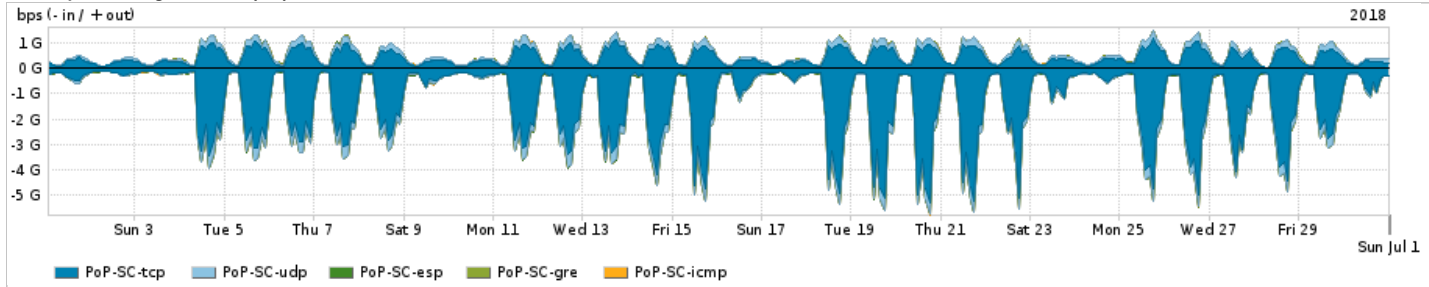

PROFILE	APPLICATION	IN	OUT	TOTAL
☒	PoP-SC	quit	105.33 Mbps	31.23 Mbps	136.56 Mbps
☒	PoP-SC	other UDP	47.85 Mbps	85.48 Mbps	133.33 Mbps
☒	PoP-SC	other TCP	60.99 Mbps	28.82 Mbps	89.81 Mbps
☐	PoP-SC	ldap	1.37 Mbps	13.43 Mbps	14.80 Mbps
☐	PoP-SC	rdp	4.68 Mbps	4.61 Mbps	9.29 Mbps
☐	PoP-SC	smtp	1.57 Mbps	2.66 Mbps	4.23 Mbps
☐	PoP-SC	bittorrent	1.02 Mbps	2.86 Mbps	3.89 Mbps
☐	PoP-SC	dns	1.88 Mbps	1.40 Mbps	3.28 Mbps

Distribuição do tráfego do PoP-SC por protocolo

Average | Max | PCT95

	PROFILE	PROTOCOL	IN	OUT	TOTAL
☒	PoP-SC	tcp	1.29 Gbps	435.88 Mbps	1.72 Gbps
☒	PoP-SC	udp	157.72 Mbps	132.53 Mbps	290.24 Mbps
☒	PoP-SC	esp	8.19 Mbps	826.45 Kbps	9.01 Mbps
☒	PoP-SC	gre	679.91 Kbps	5.13 Mbps	5.81 Mbps
☒	PoP-SC	icmp	395.44 Kbps	561.84 Kbps	957.28 Kbps
☐	PoP-SC	ipv6	343.60 Kbps	251.75 Kbps	595.35 Kbps
☐	PoP-SC	ipv6-icmp	115.49 Kbps	126.02 Kbps	241.50 Kbps
☐	PoP-SC	sctp	81.00 bps	0.00 bps	81.00 bps
☐	PoP-SC	255	79.00 bps	0.00 bps	79.00 bps
☐	PoP-SC	ipv6-nonxt	47.00 bps	0.00 bps	47.00 bps

For assistance with this product, please contact support at <https://support.arbornetworks.com>