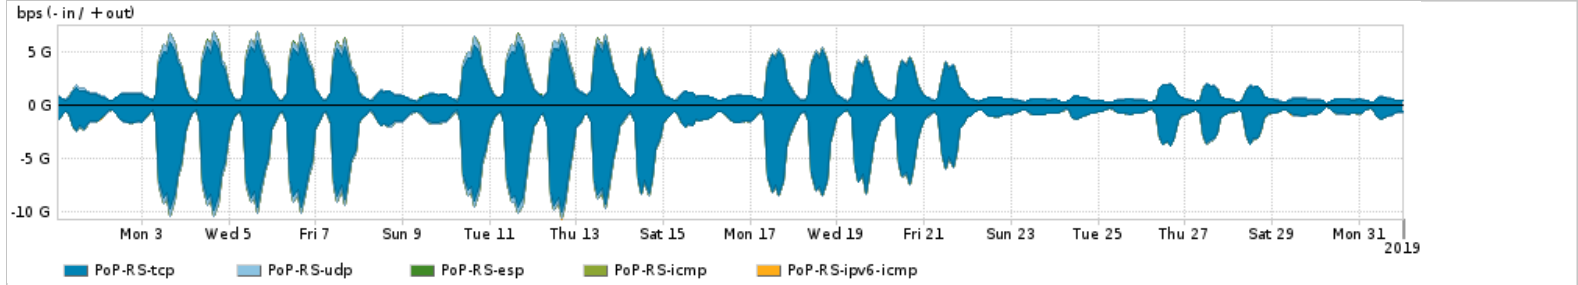

PROFILE	APPLICATION	IN	OUT	TOTAL
☒	PoP-RS	quit	98.84 Mbps	123.12 Mbps	221.95 Mbps
☒	PoP-RS	other TCP	27.36 Mbps	48.03 Mbps	75.39 Mbps
☒	PoP-RS	other UDP	23.61 Mbps	20.95 Mbps	44.56 Mbps
☐	PoP-RS	ssh	3.45 Mbps	6.59 Mbps	10.04 Mbps
☐	PoP-RS	smtp	3.42 Mbps	2.41 Mbps	5.84 Mbps
☐	PoP-RS	stun	2.52 Mbps	2.58 Mbps	5.10 Mbps
☐	PoP-RS	rsync	4.46 Mbps	68.51 Kbps	4.53 Mbps
☐	PoP-RS	qq	273.75 Kbps	3.14 Mbps	3.41 Mbps

Distribuição do tráfego do PoP-RS por protocolo

Average | Max | PCT95

	PROFILE	PROTOCOL	IN	OUT	TOTAL
☒	PoP-RS	tcp	2.77 Gbps	1.69 Gbps	4.46 Gbps
☒	PoP-RS	udp	127.77 Mbps	148.26 Mbps	276.03 Mbps
☒	PoP-RS	esp	250.92 Kbps	4.41 Mbps	4.66 Mbps
☒	PoP-RS	icmp	910.17 Kbps	1.09 Mbps	2.00 Mbps
☒	PoP-RS	ipv6-icmp	987.36 Kbps	527.64 Kbps	1.51 Mbps
☐	PoP-RS	gre	126.76 Kbps	11.29 Kbps	138.05 Kbps
☐	PoP-RS	ipv6	3.17 Kbps	3.30 Kbps	6.47 Kbps
☐	PoP-RS	sctp	110.00 bps	0.00 bps	110.00 bps
☐	PoP-RS	ipv6-nonxt	6.00 bps	0.00 bps	6.00 bps
☐	PoP-RS	255	0.00 bps	0.00 bps	0.00 bps

For assistance with this product, please contact support at <https://support.arbornetworks.com>