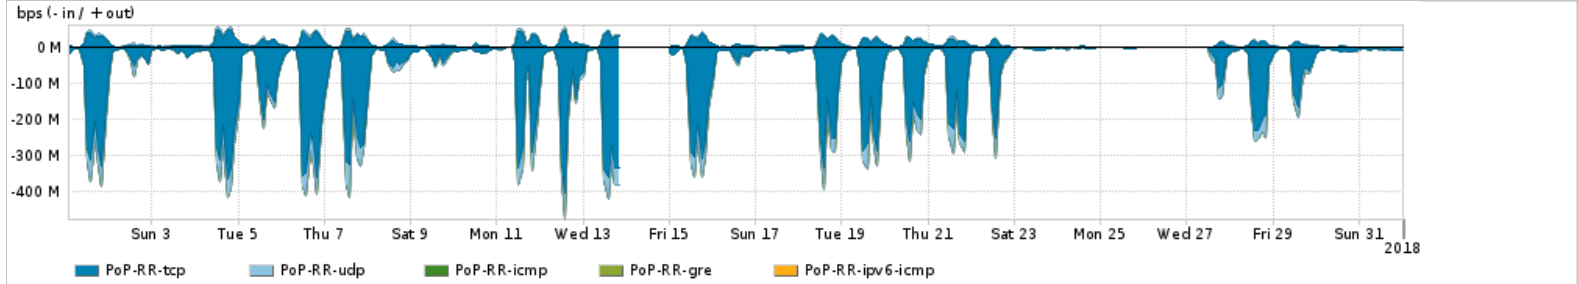

PROFILE	APPLICATION	IN	OUT	TOTAL
☒	PoP-RR	other TCP	681.88 Kbps	98.49 Kbps	780.37 Kbps
☐	PoP-RR	dns	162.57 Kbps	83.48 Kbps	246.06 Kbps
☐	PoP-RR	smtp	79.84 Kbps	38.45 Kbps	118.29 Kbps
☐	PoP-RR	stun	18.97 Kbps	14.13 Kbps	33.10 Kbps
☐	PoP-RR	rdp	6.79 Kbps	15.84 Kbps	22.62 Kbps
☐	PoP-RR	macromedia-fcs	20.94 Kbps	496.00 bps	21.43 Kbps

Distribuição do tráfego do PoP-RR por protocolo

Average | Max | PCT95

	PROFILE	PROTOCOL	IN	OUT	TOTAL
☒	PoP-RR	tcp	63.94 Mbps	7.93 Mbps	71.87 Mbps
☒	PoP-RR	udp	10.74 Mbps	1.32 Mbps	12.06 Mbps
☒	PoP-RR	icmp	8.28 Kbps	12.20 Kbps	20.48 Kbps
☒	PoP-RR	gre	134.00 bps	36.00 bps	170.00 bps
☒	PoP-RR	ipv6-icmp	98.00 bps	51.00 bps	149.00 bps
☐	PoP-RR	253	21.00 bps	0.00 bps	21.00 bps
☐	PoP-RR	ipv6	3.00 bps	3.00 bps	6.00 bps

For assistance with this product, please contact support at <https://support.arbornetworks.com>