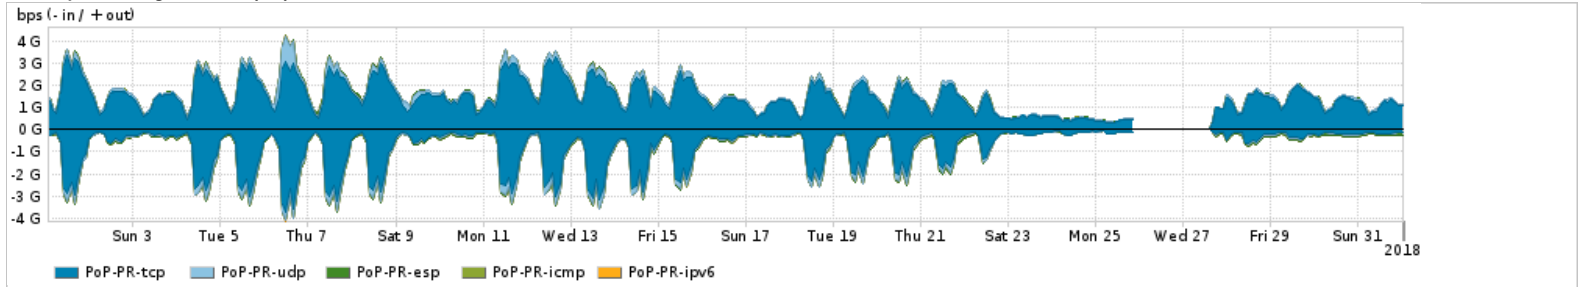

PROFILE	APPLICATION	IN	OUT	TOTAL
☒	PoP-PR	rsync	46.44 Mbps	50.21 Mbps	96.65 Mbps
☒	PoP-PR	other TCP	25.46 Mbps	68.21 Mbps	93.67 Mbps
☒	PoP-PR	other UDP	32.81 Mbps	52.76 Mbps	85.57 Mbps
☐	PoP-PR	quit	59.26 Mbps	19.04 Mbps	78.31 Mbps
☐	PoP-PR	ntp	380.94 Kbps	57.49 Mbps	57.87 Mbps
☐	PoP-PR	ssh	1.88 Mbps	2.51 Mbps	4.40 Mbps
☐	PoP-PR	qq	302.89 Kbps	3.64 Mbps	3.94 Mbps
☐	PoP-PR	smtp	1.99 Mbps	1.70 Mbps	3.70 Mbps

Distribuição do tráfego do PoP-PR por protocolo

Average | Max | PCT95

	PROFILE	PROTOCOL	IN	OUT	TOTAL
☒	PoP-PR	tcp	736.25 Mbps	1.40 Gbps	2.13 Gbps
☒	PoP-PR	udp	94.46 Mbps	134.33 Mbps	228.80 Mbps
☒	PoP-PR	esp	46.53 Mbps	14.10 Mbps	60.63 Mbps
☒	PoP-PR	icmp	192.46 Kbps	670.88 Kbps	863.34 Kbps
☒	PoP-PR	ipv6	87.11 Kbps	77.45 Kbps	164.56 Kbps
☐	PoP-PR	gre	57.68 Kbps	65.33 Kbps	123.01 Kbps
☐	PoP-PR	ipv6-icmp	31.50 Kbps	40.11 Kbps	71.61 Kbps
☐	PoP-PR	ipv6-nonxt	35.00 bps	0.00 bps	35.00 bps
☐	PoP-PR	ggp	0.00 bps	7.00 bps	7.00 bps
☐	PoP-PR	sctp	5.00 bps	0.00 bps	5.00 bps

For assistance with this product, please contact support at <https://support.arbornetworks.com>