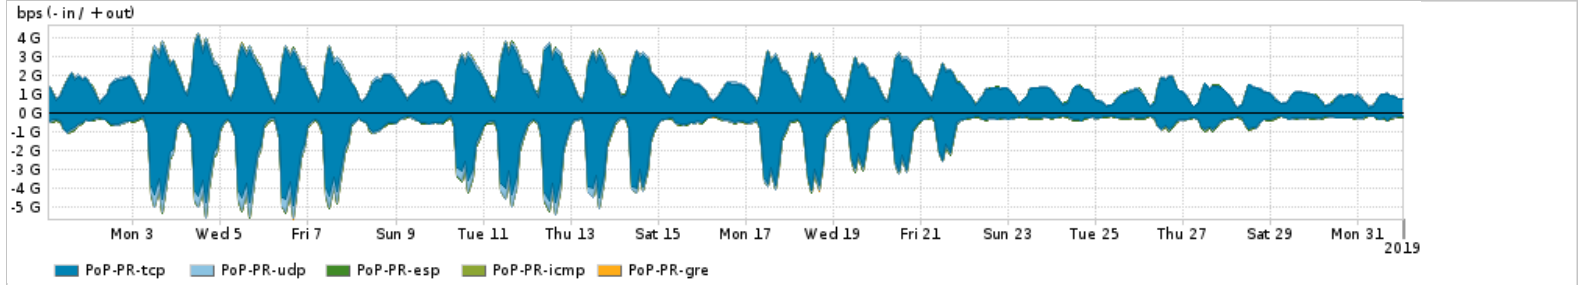

PROFILE	APPLICATION	IN	OUT	TOTAL
☒	PoP-PR	rsync	56.89 Mbps	65.20 Mbps	122.09 Mbps
☒	PoP-PR	quit	80.04 Mbps	15.06 Mbps	95.10 Mbps
☒	PoP-PR	other UDP	29.21 Mbps	54.23 Mbps	83.44 Mbps
☐	PoP-PR	other TCP	26.90 Mbps	45.67 Mbps	72.57 Mbps
☐	PoP-PR	ldap	1.50 Mbps	17.61 Mbps	19.10 Mbps
☐	PoP-PR	qq	427.00 Kbps	4.52 Mbps	4.95 Mbps
☐	PoP-PR	ssh	2.65 Mbps	2.26 Mbps	4.91 Mbps
☐	PoP-PR	dns	1.72 Mbps	2.21 Mbps	3.93 Mbps

Distribuição do tráfego do PoP-PR por protocolo

Average | Max | PCT95

	PROFILE	PROTOCOL	IN	OUT	TOTAL
☒	PoP-PR	tcp	1.08 Gbps	1.60 Gbps	2.68 Gbps
☒	PoP-PR	udp	113.39 Mbps	89.92 Mbps	203.31 Mbps
☒	PoP-PR	esp	41.69 Mbps	7.61 Mbps	49.30 Mbps
☒	PoP-PR	icmp	247.16 Kbps	605.86 Kbps	853.01 Kbps
☒	PoP-PR	gre	111.85 Kbps	232.15 Kbps	344.00 Kbps
☐	PoP-PR	ipv6	147.87 Kbps	139.37 Kbps	287.24 Kbps
☐	PoP-PR	ipv6-icmp	28.88 Kbps	26.81 Kbps	55.69 Kbps
☐	PoP-PR	sctp	84.00 bps	0.00 bps	84.00 bps
☐	PoP-PR	ipv6-nonxt	1.00 bps	0.00 bps	1.00 bps
☐	PoP-PR	255	0.00 bps	0.00 bps	0.00 bps

For assistance with this product, please contact support at <https://support.arbornetworks.com>