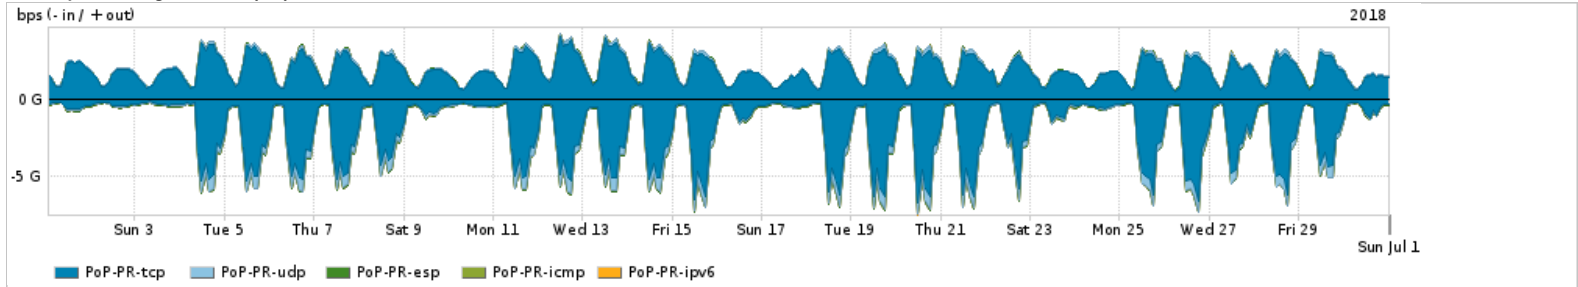

PROFILE	APPLICATION	IN	OUT	TOTAL
☒	PoP-PR	quit	210.94 Mbps	33.55 Mbps	244.49 Mbps
☒	PoP-PR	other TCP	35.74 Mbps	80.63 Mbps	116.37 Mbps
☒	PoP-PR	rsync	48.08 Mbps	64.75 Mbps	112.83 Mbps
☐	PoP-PR	other UDP	47.39 Mbps	58.62 Mbps	106.01 Mbps
☐	PoP-PR	ssh	26.57 Mbps	3.54 Mbps	30.10 Mbps
☐	PoP-PR	ldap	1.18 Mbps	12.47 Mbps	13.65 Mbps
☐	PoP-PR	smtp	2.13 Mbps	3.11 Mbps	5.24 Mbps
☐	PoP-PR	dns	2.16 Mbps	1.60 Mbps	3.76 Mbps

Distribuição do tráfego do PoP-PR por protocolo

Average | Max | PCT95

	PROFILE	PROTOCOL	IN	OUT	TOTAL
☒	PoP-PR	tcp	1.93 Gbps	1.95 Gbps	3.88 Gbps
☒	PoP-PR	udp	262.63 Mbps	107.57 Mbps	370.20 Mbps
☒	PoP-PR	esp	63.05 Mbps	18.24 Mbps	81.29 Mbps
☒	PoP-PR	icmp	283.99 Kbps	837.99 Kbps	1.12 Mbps
☒	PoP-PR	ipv6	166.11 Kbps	141.62 Kbps	307.73 Kbps
☐	PoP-PR	gre	129.22 Kbps	112.29 Kbps	241.51 Kbps
☐	PoP-PR	ipv6-icmp	35.47 Kbps	51.70 Kbps	87.18 Kbps
☐	PoP-PR	255	117.00 bps	0.00 bps	117.00 bps
☐	PoP-PR	sctp	76.00 bps	0.00 bps	76.00 bps
☐	PoP-PR	ipv6-nonxt	19.00 bps	0.00 bps	19.00 bps

For assistance with this product, please contact support at <https://support.arbornetworks.com>