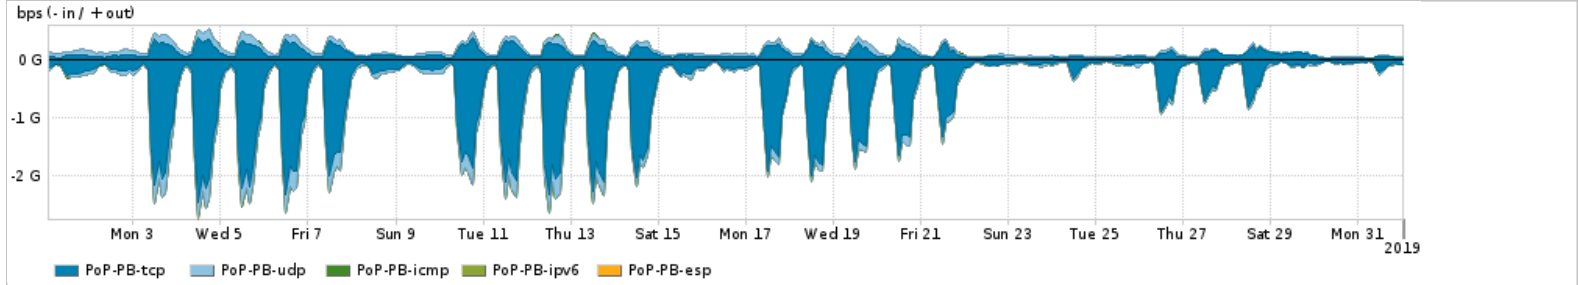

PROFILE	APPLICATION	IN	OUT	TOTAL
☒	PoP-PB	other UDP	24.22 Mbps	34.22 Mbps	58.44 Mbps
☒	PoP-PB	quit	48.29 Mbps	6.62 Mbps	54.91 Mbps
☒	PoP-PB	other TCP	10.34 Mbps	7.48 Mbps	17.82 Mbps
☐	PoP-PB	ldap	1.12 Mbps	8.96 Mbps	10.07 Mbps
☐	PoP-PB	ssh	3.91 Mbps	1.58 Mbps	5.49 Mbps
☐	PoP-PB	dns	884.84 Kbps	1.37 Mbps	2.25 Mbps
☐	PoP-PB	bittorrent	429.41 Kbps	670.42 Kbps	1.10 Mbps
☐	PoP-PB	stun	466.48 Kbps	438.48 Kbps	904.96 Kbps

Distribuição do tráfego do PoP-PB por protocolo

Average | Max | PCT95

	PROFILE	PROTOCOL	IN	OUT	TOTAL
☒	PoP-PB	tcp	527.57 Mbps	95.19 Mbps	622.76 Mbps
☒	PoP-PB	udp	75.40 Mbps	51.83 Mbps	127.23 Mbps
☒	PoP-PB	icmp	118.33 Kbps	249.29 Kbps	367.62 Kbps
☒	PoP-PB	ipv6	112.69 Kbps	116.92 Kbps	229.61 Kbps
☒	PoP-PB	esp	92.24 Kbps	9.86 Kbps	102.10 Kbps
☐	PoP-PB	ipv6-icmp	3.34 Kbps	4.24 Kbps	7.57 Kbps
☐	PoP-PB	gre	26.00 bps	20.00 bps	46.00 bps
☐	PoP-PB	sctp	36.00 bps	0.00 bps	36.00 bps
☐	PoP-PB	ipv6-nonxt	1.00 bps	0.00 bps	1.00 bps

For assistance with this product, please contact support at <https://support.arbornetworks.com>