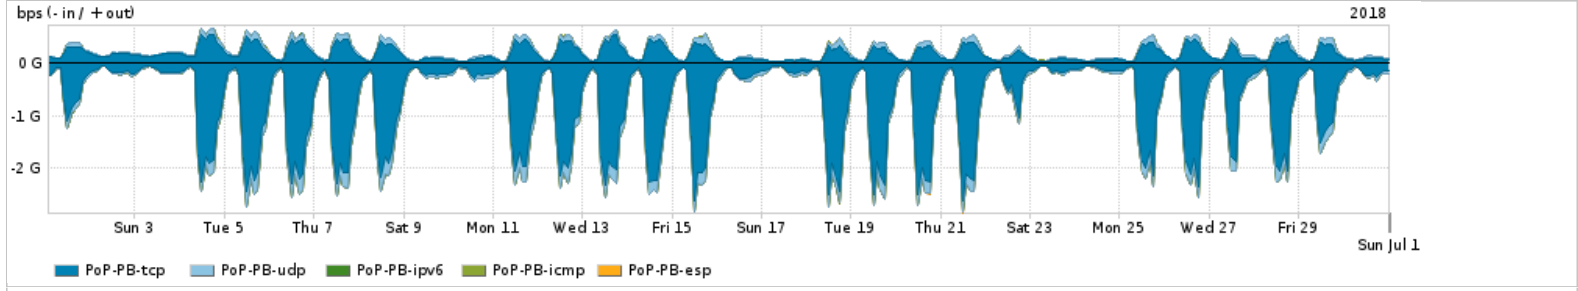

PROFILE	APPLICATION	IN	OUT	TOTAL
☒	PoP-PB	quit	73.61 Mbps	15.73 Mbps	89.34 Mbps
☒	PoP-PB	other UDP	20.67 Mbps	28.66 Mbps	49.33 Mbps
☒	PoP-PB	other TCP	13.47 Mbps	22.27 Mbps	35.74 Mbps
☐	PoP-PB	macromedia-fcs	385.02 Kbps	2.48 Mbps	2.86 Mbps
☐	PoP-PB	ssh	1.75 Mbps	885.94 Kbps	2.64 Mbps
☐	PoP-PB	dns	732.38 Kbps	1.15 Mbps	1.88 Mbps
☐	PoP-PB	bittorrent	246.88 Kbps	953.05 Kbps	1.20 Mbps
☐	PoP-PB	stun	309.28 Kbps	379.17 Kbps	688.45 Kbps

Distribuição do tráfego do PoP-PB por protocolo

Average | Max | PCT95

	PROFILE	PROTOCOL	IN	OUT	TOTAL
☒	PoP-PB	tcp	718.11 Mbps	178.32 Mbps	896.43 Mbps
☒	PoP-PB	udp	95.64 Mbps	46.22 Mbps	141.86 Mbps
☒	PoP-PB	ipv6	179.91 Kbps	158.29 Kbps	338.20 Kbps
☒	PoP-PB	icmp	81.96 Kbps	240.47 Kbps	322.43 Kbps
☒	PoP-PB	esp	85.04 Kbps	10.31 Kbps	95.35 Kbps
☐	PoP-PB	gre	5.82 Kbps	45.30 Kbps	51.12 Kbps
☐	PoP-PB	ipv6-icmp	10.22 Kbps	2.84 Kbps	13.05 Kbps
☐	PoP-PB	sctp	36.00 bps	0.00 bps	36.00 bps
☐	PoP-PB	ipv6-nonxt	23.00 bps	0.00 bps	23.00 bps

For assistance with this product, please contact support at <https://support.arbornetworks.com>