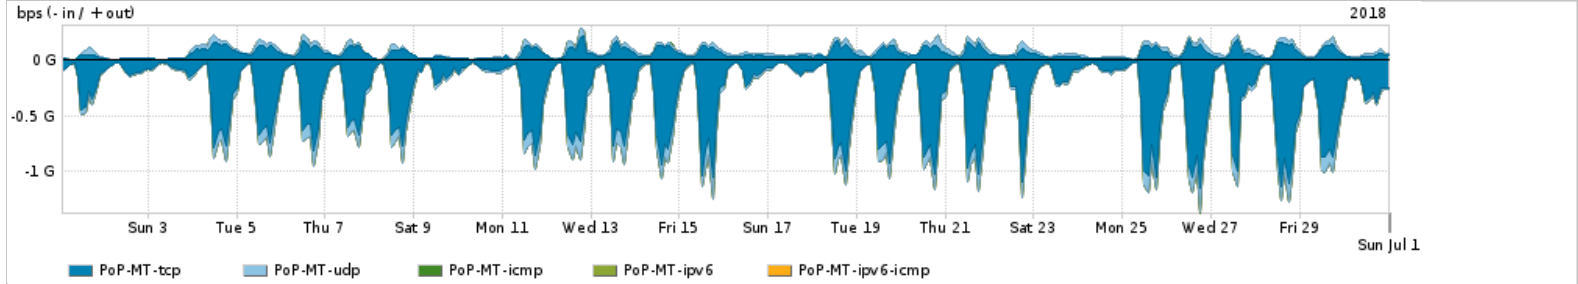

PROFILE	APPLICATION	IN	OUT	TOTAL
☒	PoP-MT	other UDP	5.15 Mbps	12.39 Mbps	17.54 Mbps
☐	PoP-MT	postgresql	899.73 Kbps	0.00 bps	899.73 Kbps
☐	PoP-MT	ldap	51.94 Kbps	810.11 Kbps	862.05 Kbps
☐	PoP-MT	dns	337.16 Kbps	489.80 Kbps	826.95 Kbps
☐	PoP-MT	macromedia-fcs	94.59 Kbps	566.15 Kbps	660.74 Kbps
☐	PoP-MT	ssh	299.63 Kbps	181.13 Kbps	480.76 Kbps

Distribuição do tráfego do PoP-MT por protocolo

Average | Max | PCT95

	PROFILE	PROTOCOL	IN	OUT	TOTAL
☒	PoP-MT	tcp	304.23 Mbps	56.91 Mbps	361.15 Mbps
☒	PoP-MT	udp	48.19 Mbps	22.98 Mbps	71.17 Mbps
☒	PoP-MT	icmp	26.17 Kbps	62.40 Kbps	88.57 Kbps
☒	PoP-MT	ipv6	45.00 bps	135.00 bps	180.00 bps
☒	PoP-MT	ipv6-icmp	3.00 bps	1.00 bps	4.00 bps
☐	PoP-MT	sctp	1.00 bps	0.00 bps	1.00 bps

For assistance with this product, please contact support at <https://support.arbornetworks.com>