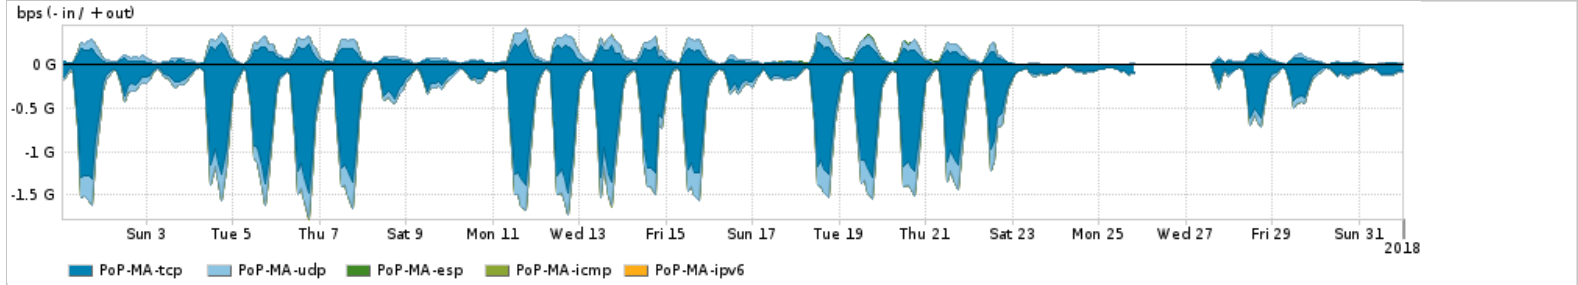

PROFILE	APPLICATION	IN	OUT	TOTAL
☒	PoP-MA	quit	51.41 Mbps	7.59 Mbps	59.01 Mbps
☒	PoP-MA	other UDP	23.10 Mbps	29.24 Mbps	52.34 Mbps
☒	PoP-MA	other TCP	16.38 Mbps	6.93 Mbps	23.31 Mbps
☐	PoP-MA	ssh	221.62 Kbps	1.11 Mbps	1.33 Mbps
☐	PoP-MA	dns	356.17 Kbps	128.82 Kbps	484.98 Kbps
☐	PoP-MA	xmpp	256.82 Kbps	161.48 Kbps	418.30 Kbps
☐	PoP-MA	bittorrent	132.73 Kbps	283.26 Kbps	415.99 Kbps
☐	PoP-MA	stun	130.09 Kbps	128.24 Kbps	258.33 Kbps

Distribuição do tráfego do PoP-MA por protocolo

Average | Max | PCT95

	PROFILE	PROTOCOL	IN	OUT	TOTAL
☒	PoP-MA	tcp	350.23 Mbps	63.94 Mbps	414.17 Mbps
☒	PoP-MA	udp	75.04 Mbps	37.32 Mbps	112.36 Mbps
☒	PoP-MA	esp	1.99 Kbps	688.66 Kbps	690.65 Kbps
☒	PoP-MA	icmp	67.05 Kbps	71.47 Kbps	138.52 Kbps
☒	PoP-MA	ipv6	1.69 Kbps	1.13 Kbps	2.82 Kbps
☐	PoP-MA	ipv6-icmp	205.00 bps	158.00 bps	363.00 bps
☐	PoP-MA	gre	223.00 bps	78.00 bps	301.00 bps
☐	PoP-MA	gpp	0.00 bps	1.00 bps	1.00 bps
☐	PoP-MA	pnni	0.00 bps	0.00 bps	0.00 bps

For assistance with this product, please contact support at <https://support.arbornetworks.com>