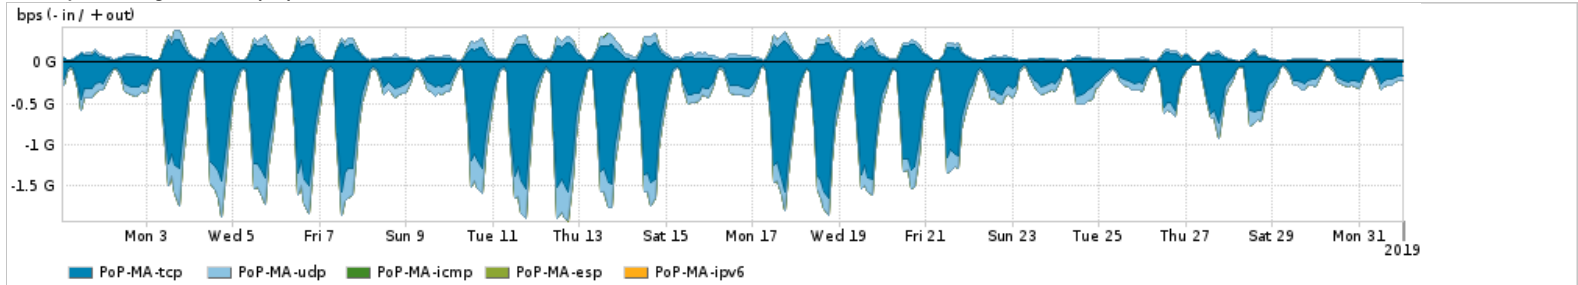

PROFILE	APPLICATION	IN	OUT	TOTAL
☒	PoP-MA	quit	85.90 Mbps	11.28 Mbps	97.18 Mbps
☒	PoP-MA	other UDP	23.58 Mbps	22.39 Mbps	45.97 Mbps
☒	PoP-MA	other TCP	7.45 Mbps	3.55 Mbps	11.00 Mbps
☐	PoP-MA	ssh	826.62 Kbps	1.07 Mbps	1.90 Mbps
☐	PoP-MA	stun	534.56 Kbps	506.36 Kbps	1.04 Mbps
☐	PoP-MA	xmpp	423.72 Kbps	252.43 Kbps	676.15 Kbps
☐	PoP-MA	bittorrent	397.79 Kbps	146.03 Kbps	543.82 Kbps
☐	PoP-MA	dns	346.24 Kbps	146.05 Kbps	492.29 Kbps

Distribuição do tráfego do PoP-MA por protocolo

Average | Max | PCT95

	PROFILE	PROTOCOL	IN	OUT	TOTAL
☒	PoP-MA	tcp	461.08 Mbps	77.58 Mbps	538.67 Mbps
☒	PoP-MA	udp	110.44 Mbps	34.37 Mbps	144.81 Mbps
☒	PoP-MA	icmp	50.93 Kbps	89.39 Kbps	140.32 Kbps
☒	PoP-MA	esp	2.86 Kbps	5.70 Kbps	8.56 Kbps
☒	PoP-MA	ipv6	865.00 bps	514.00 bps	1.38 Kbps
☐	PoP-MA	ipv6-icmp	284.00 bps	33.00 bps	317.00 bps
☐	PoP-MA	gre	31.00 bps	1.00 bps	32.00 bps
☐	PoP-MA	sctp	2.00 bps	0.00 bps	2.00 bps

For assistance with this product, please contact support at <https://support.arbornetworks.com>