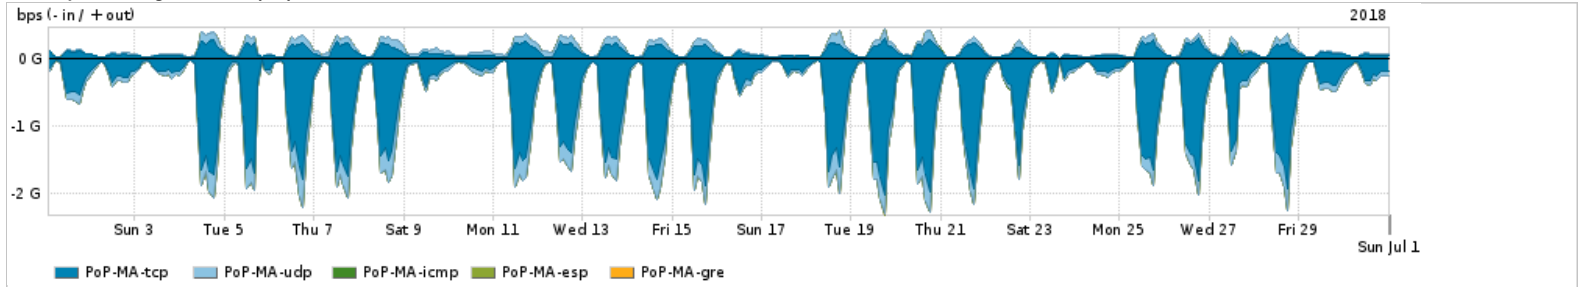

PROFILE	APPLICATION	IN	OUT	TOTAL
☒	PoP-MA	quit	74.94 Mbps	11.60 Mbps	86.54 Mbps
☒	PoP-MA	other UDP	28.45 Mbps	30.03 Mbps	58.49 Mbps
☒	PoP-MA	other TCP	18.79 Mbps	5.48 Mbps	24.27 Mbps
☐	PoP-MA	ssh	659.34 Kbps	696.58 Kbps	1.36 Mbps
☐	PoP-MA	xmpp	439.78 Kbps	285.54 Kbps	725.32 Kbps
☐	PoP-MA	stun	299.08 Kbps	333.01 Kbps	632.09 Kbps
☐	PoP-MA	dns	432.69 Kbps	159.61 Kbps	592.30 Kbps
☐	PoP-MA	bittorrent	305.86 Kbps	243.44 Kbps	549.31 Kbps

Distribuição do tráfego do PoP-MA por protocolo

Average | Max | PCT95

	PROFILE	PROTOCOL	IN	OUT	TOTAL
☒	PoP-MA	tcp	529.49 Mbps	84.33 Mbps	613.82 Mbps
☒	PoP-MA	udp	104.18 Mbps	42.17 Mbps	146.35 Mbps
☒	PoP-MA	icmp	81.65 Kbps	94.39 Kbps	176.04 Kbps
☒	PoP-MA	esp	11.70 Kbps	14.69 Kbps	26.39 Kbps
☒	PoP-MA	gre	365.00 bps	83.00 bps	448.00 bps
☐	PoP-MA	ipv6-icmp	151.00 bps	24.00 bps	175.00 bps
☐	PoP-MA	ipv6	40.00 bps	40.00 bps	80.00 bps
☐	PoP-MA	sctp	1.00 bps	0.00 bps	1.00 bps

For assistance with this product, please contact support at <https://support.arbornetworks.com>