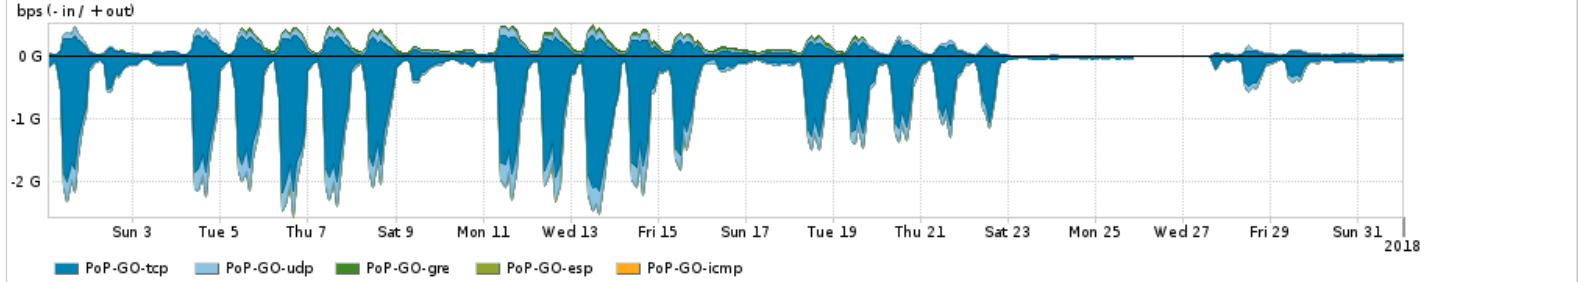

PROFILE	APPLICATION	IN	OUT	TOTAL
☒	PoP-GO	other TCP	8.89 Mbps	3.81 Mbps	12.70 Mbps
☐	PoP-GO	ssh	1.72 Mbps	597.40 Kbps	2.32 Mbps
☐	PoP-GO	macromedia-fcs	464.26 Kbps	1.31 Mbps	1.78 Mbps
☐	PoP-GO	smtp	359.15 Kbps	408.62 Kbps	767.77 Kbps
☐	PoP-GO	dns	376.76 Kbps	195.52 Kbps	572.27 Kbps
☐	PoP-GO	stun	218.91 Kbps	202.36 Kbps	421.27 Kbps

Distribuição do tráfego do PoP-GO por protocolo

Average | Max | PCT95

	PROFILE	PROTOCOL	IN	OUT	TOTAL
☒	PoP-GO	tcp	456.83 Mbps	92.41 Mbps	549.23 Mbps
☒	PoP-GO	udp	84.73 Mbps	31.85 Mbps	116.58 Mbps
☒	PoP-GO	gre	2.24 Kbps	15.19 Mbps	15.19 Mbps
☒	PoP-GO	esp	354.22 Kbps	227.04 Kbps	581.26 Kbps
☒	PoP-GO	icmp	48.97 Kbps	75.15 Kbps	124.12 Kbps
☐	PoP-GO	ipv6-icmp	4.50 Kbps	8.39 Kbps	12.89 Kbps
☐	PoP-GO	ipv6	437.00 bps	52.00 bps	489.00 bps
☐	PoP-GO	ipv6-nonxt	21.00 bps	0.00 bps	21.00 bps
☐	PoP-GO	ggp	0.00 bps	1.00 bps	1.00 bps

For assistance with this product, please contact support at <https://support.arbornetworks.com>