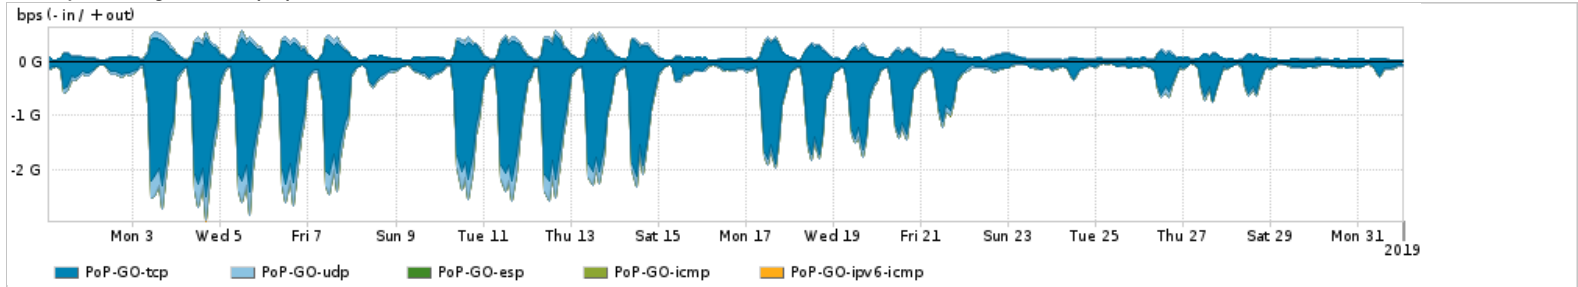

PROFILE	APPLICATION	IN	OUT	TOTAL
☒	PoP-GO	quit	53.38 Mbps	11.48 Mbps	64.86 Mbps
☒	PoP-GO	other UDP	23.97 Mbps	14.40 Mbps	38.38 Mbps
☒	PoP-GO	other TCP	9.82 Mbps	3.81 Mbps	13.62 Mbps
☐	PoP-GO	ssh	5.76 Mbps	1.20 Mbps	6.96 Mbps
☐	PoP-GO	macromedia-fcs	335.59 Kbps	3.02 Mbps	3.36 Mbps
☐	PoP-GO	dns	1.23 Mbps	404.58 Kbps	1.63 Mbps
☐	PoP-GO	stun	624.68 Kbps	644.17 Kbps	1.27 Mbps
☐	PoP-GO	smtp	414.94 Kbps	314.28 Kbps	729.22 Kbps

Distribuição do tráfego do PoP-GO por protocolo

	PROFILE	PROTOCOL	IN	OUT	TOTAL
☒	PoP-GO	tcp	552.80 Mbps	125.20 Mbps	678.00 Mbps
☒	PoP-GO	udp	79.30 Mbps	26.96 Mbps	106.27 Mbps
☒	PoP-GO	esp	251.06 Kbps	175.80 Kbps	426.86 Kbps
☒	PoP-GO	icmp	42.37 Kbps	93.29 Kbps	135.66 Kbps
☒	PoP-GO	ipv6-icmp	1.18 Kbps	2.13 Kbps	3.31 Kbps
☐	PoP-GO	ipv6	1.15 Kbps	110.00 bps	1.26 Kbps
☐	PoP-GO	gre	1.05 Kbps	109.00 bps	1.16 Kbps
☐	PoP-GO	sctp	9.00 bps	0.00 bps	9.00 bps
☐	PoP-GO	222	0.00 bps	0.00 bps	0.00 bps

For assistance with this product, please contact support at <https://support.arbornetworks.com>