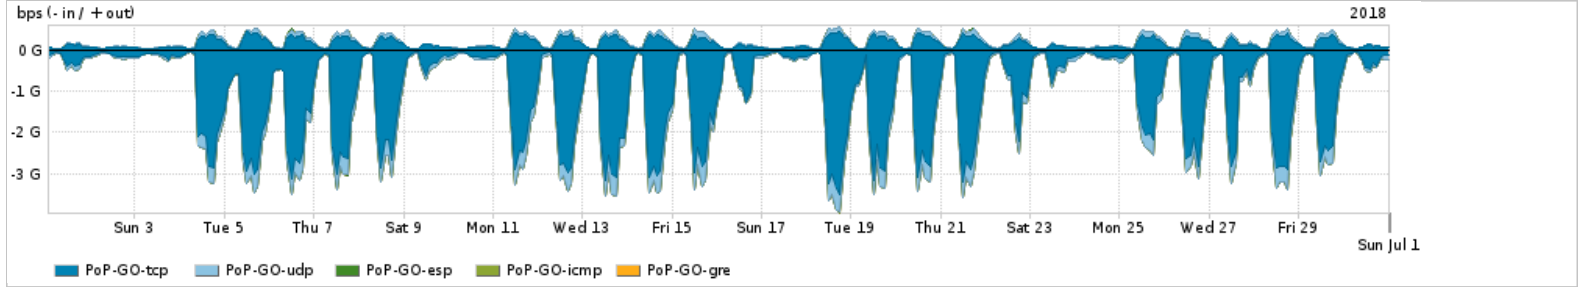

PROFILE	APPLICATION	IN	OUT	TOTAL
☒	PoP-GO	quit	118.39 Mbps	24.76 Mbps	143.14 Mbps
☒	PoP-GO	other UDP	29.47 Mbps	18.00 Mbps	47.47 Mbps
☒	PoP-GO	other TCP	13.11 Mbps	5.66 Mbps	18.77 Mbps
☐	PoP-GO	macromedia-fcs	1.06 Mbps	1.95 Mbps	3.01 Mbps
☐	PoP-GO	ssh	2.47 Mbps	471.36 Kbps	2.94 Mbps
☐	PoP-GO	xmpp	542.21 Kbps	468.11 Kbps	1.01 Mbps
☐	PoP-GO	stun	505.63 Kbps	477.20 Kbps	982.83 Kbps
☐	PoP-GO	dns	627.33 Kbps	289.53 Kbps	916.86 Kbps

Distribuição do tráfego do PoP-GO por protocolo

Average | Max | PCT95

	PROFILE	PROTOCOL	IN	OUT	TOTAL
☒	PoP-GO	tcp	1.01 Gbps	152.29 Mbps	1.16 Gbps
☒	PoP-GO	udp	149.09 Mbps	43.57 Mbps	192.65 Mbps
☒	PoP-GO	esp	138.91 Kbps	221.46 Kbps	360.37 Kbps
☒	PoP-GO	icmp	48.85 Kbps	107.33 Kbps	156.18 Kbps
☒	PoP-GO	gre	32.64 Kbps	2.04 Kbps	34.67 Kbps
☐	PoP-GO	ipv6-icmp	4.36 Kbps	17.26 Kbps	21.62 Kbps
☐	PoP-GO	ipv6	424.00 bps	203.00 bps	627.00 bps
☐	PoP-GO	ipv6-nonxt	120.00 bps	0.00 bps	120.00 bps
☐	PoP-GO	sctp	8.00 bps	0.00 bps	8.00 bps

For assistance with this product, please contact support at <https://support.arbornetworks.com>