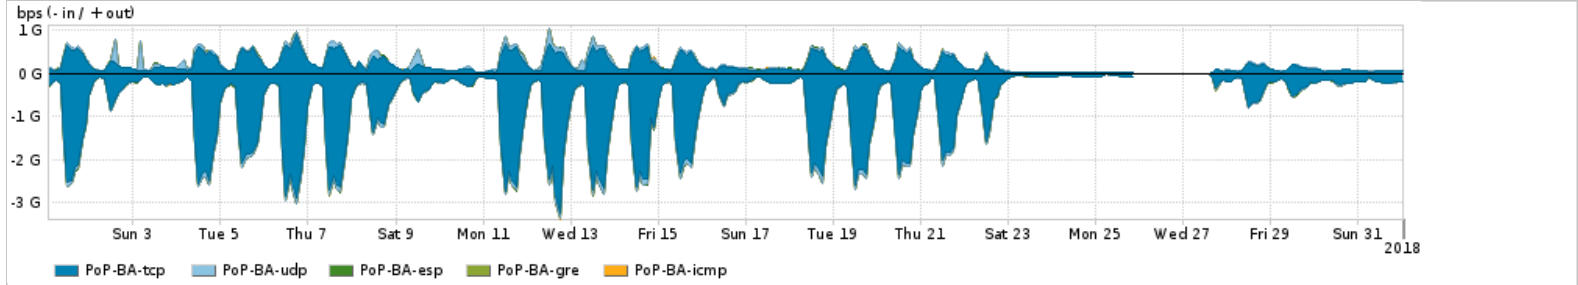

PROFILE	APPLICATION	IN	OUT	TOTAL
☒	PoP-BA	other TCP	34.51 Mbps	5.07 Mbps	39.57 Mbps
☒	PoP-BA	quit	23.53 Mbps	14.27 Mbps	37.81 Mbps
☒	PoP-BA	other UDP	3.94 Mbps	22.87 Mbps	26.81 Mbps
☐	PoP-BA	rsync	4.69 Mbps	207.07 Kbps	4.89 Mbps
☐	PoP-BA	ssh	311.10 Kbps	4.08 Mbps	4.39 Mbps
☐	PoP-BA	smtp	1.36 Mbps	869.53 Kbps	2.23 Mbps
☐	PoP-BA	dns	1.06 Mbps	752.79 Kbps	1.81 Mbps
☐	PoP-BA	stun	420.11 Kbps	356.50 Kbps	776.61 Kbps

Distribuição do tráfego do PoP-BA por protocolo

Average | Max | PCT95

	PROFILE	PROTOCOL	IN	OUT	TOTAL
☒	PoP-BA	tcp	703.83 Mbps	187.03 Mbps	890.85 Mbps
☒	PoP-BA	udp	29.06 Mbps	39.04 Mbps	68.10 Mbps
☒	PoP-BA	esp	2.65 Mbps	1.37 Mbps	4.02 Mbps
☒	PoP-BA	gre	109.40 Kbps	782.18 Kbps	891.59 Kbps
☒	PoP-BA	icmp	81.37 Kbps	143.02 Kbps	224.39 Kbps
☐	PoP-BA	ipencap	7.62 Kbps	6.69 Kbps	14.30 Kbps
☐	PoP-BA	ipv6-icmp	5.86 Kbps	6.83 Kbps	12.69 Kbps
☐	PoP-BA	ipv6	557.00 bps	525.00 bps	1.08 Kbps
☐	PoP-BA	ggp	0.00 bps	2.00 bps	2.00 bps
☐	PoP-BA	sctp	0.00 bps	0.00 bps	0.00 bps

For assistance with this product, please contact support at <https://support.arbornetworks.com>