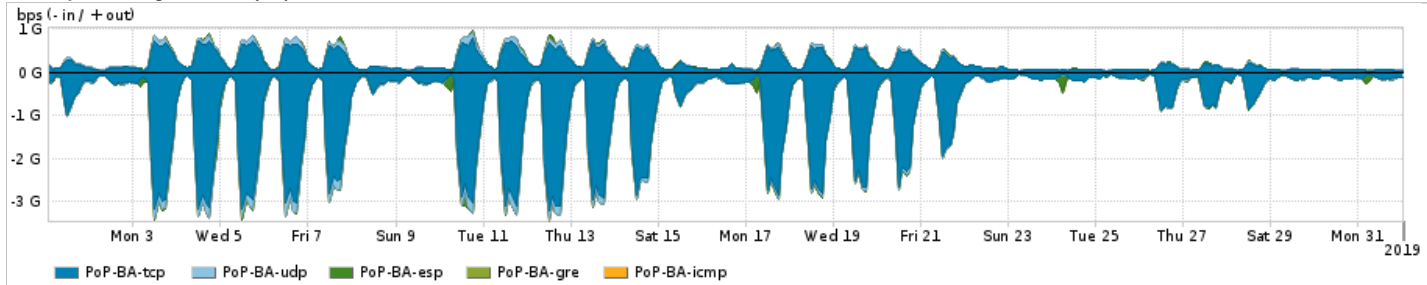

PROFILE	APPLICATION	IN	OUT	TOTAL
☒	PoP-BA	quit	27.46 Mbps	19.57 Mbps	47.03 Mbps
☒	PoP-BA	other UDP	15.47 Mbps	9.08 Mbps	24.55 Mbps
☒	PoP-BA	other TCP	7.93 Mbps	3.84 Mbps	11.77 Mbps
☐	PoP-BA	rsync	3.60 Mbps	71.98 Kbps	3.67 Mbps
☐	PoP-BA	stun	1.66 Mbps	1.55 Mbps	3.21 Mbps
☐	PoP-BA	smtp	1.54 Mbps	1.07 Mbps	2.61 Mbps
☐	PoP-BA	ssh	918.13 Kbps	1.45 Mbps	2.37 Mbps
☐	PoP-BA	dns	1.12 Mbps	834.17 Kbps	1.95 Mbps

Distribuição do tráfego do PoP-BA por protocolo

Average | Max | PCT95

	PROFILE	PROTOCOL	IN	OUT	TOTAL
☒	PoP-BA	tcp	797.92 Mbps	208.66 Mbps	1.01 Gbps
☒	PoP-BA	udp	45.84 Mbps	31.09 Mbps	76.93 Mbps
☒	PoP-BA	esp	13.43 Mbps	4.95 Mbps	18.38 Mbps
☒	PoP-BA	gre	139.69 Kbps	672.81 Kbps	812.50 Kbps
☒	PoP-BA	icmp	71.91 Kbps	219.88 Kbps	291.79 Kbps
☐	PoP-BA	ipencap	22.86 Kbps	54.92 Kbps	77.78 Kbps
☐	PoP-BA	ipv6-icmp	50.86 Kbps	13.99 Kbps	64.86 Kbps
☐	PoP-BA	ipv6	180.00 bps	217.00 bps	397.00 bps
☐	PoP-BA	sctp	14.00 bps	0.00 bps	14.00 bps
☐	PoP-BA	ipv6-nonxt	6.00 bps	0.00 bps	6.00 bps

For assistance with this product, please contact support at <https://support.arbornetworks.com>