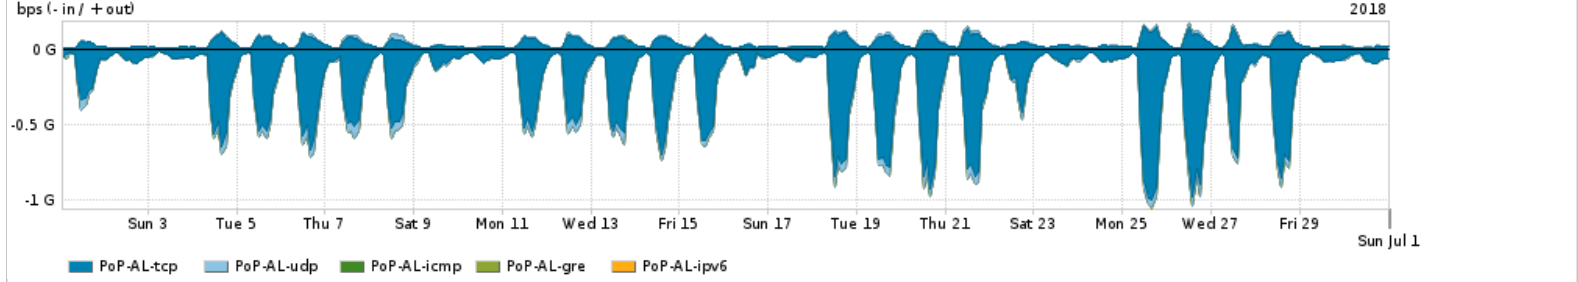

PROFILE	APPLICATION	IN	OUT	TOTAL
☒	PoP-AL	other UDP	5.62 Mbps	1.41 Mbps	7.03 Mbps
☐	PoP-AL	macromedia-fcs	948.85 Kbps	1.97 Mbps	2.92 Mbps
☐	PoP-AL	ssh	295.45 Kbps	378.97 Kbps	674.41 Kbps
☐	PoP-AL	dns	200.70 Kbps	131.99 Kbps	332.69 Kbps
☐	PoP-AL	xmpp	143.96 Kbps	66.14 Kbps	210.10 Kbps
☐	PoP-AL	stun	83.38 Kbps	67.77 Kbps	151.15 Kbps

Distribuição do tráfego do PoP-AL por protocolo

Average | Max | PCT95

	PROFILE	PROTOCOL	IN	OUT	TOTAL
☒	PoP-AL	tcp	217.18 Mbps	35.75 Mbps	252.92 Mbps
☒	PoP-AL	udp	18.96 Mbps	5.19 Mbps	24.15 Mbps
☒	PoP-AL	icmp	47.26 Kbps	55.01 Kbps	102.27 Kbps
☒	PoP-AL	gre	272.00 bps	56.00 bps	328.00 bps
☒	PoP-AL	ipv6	83.00 bps	1.00 bps	84.00 bps
☐	PoP-AL	ipv6-icmp	59.00 bps	2.00 bps	61.00 bps
☐	PoP-AL	sctp	3.00 bps	0.00 bps	3.00 bps
☐	PoP-AL	tlsp	2.00 bps	0.00 bps	2.00 bps

For assistance with this product, please contact support at <https://support.arbornetworks.com>