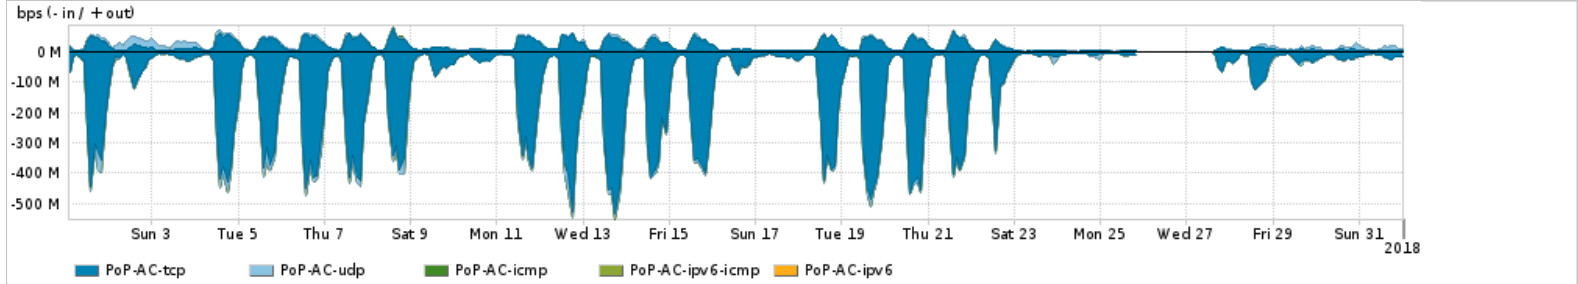

PROFILE	APPLICATION	IN	OUT	TOTAL
☒	PoP-AC	quit	3.66 Mbps	602.08 Kbps	4.27 Mbps
☐	PoP-AC	dns	314.16 Kbps	71.06 Kbps	385.22 Kbps
☐	PoP-AC	ssh	207.56 Kbps	51.65 Kbps	259.21 Kbps
☐	PoP-AC	macromedia-fcs	34.97 Kbps	102.32 Kbps	137.29 Kbps
☐	PoP-AC	smtp	56.42 Kbps	60.83 Kbps	117.25 Kbps
☐	PoP-AC	xmpp	51.88 Kbps	31.93 Kbps	83.81 Kbps

Distribuição do tráfego do PoP-AC por protocolo

Average | Max | PCT95

	PROFILE	PROTOCOL	IN	OUT	TOTAL
☒	PoP-AC	tcp	106.57 Mbps	14.66 Mbps	121.23 Mbps
☒	PoP-AC	udp	5.81 Mbps	4.14 Mbps	9.95 Mbps
☒	PoP-AC	icmp	12.75 Kbps	24.03 Kbps	36.79 Kbps
☒	PoP-AC	ipv6-icmp	156.00 bps	48.00 bps	204.00 bps
☒	PoP-AC	ipv6	22.00 bps	2.00 bps	24.00 bps
☐	PoP-AC	ipv6-nonxt	11.00 bps	0.00 bps	11.00 bps
☐	PoP-AC	ggp	0.00 bps	0.00 bps	0.00 bps
☐	PoP-AC	gre	0.00 bps	0.00 bps	0.00 bps

For assistance with this product, please contact support at <https://support.arbornetworks.com>