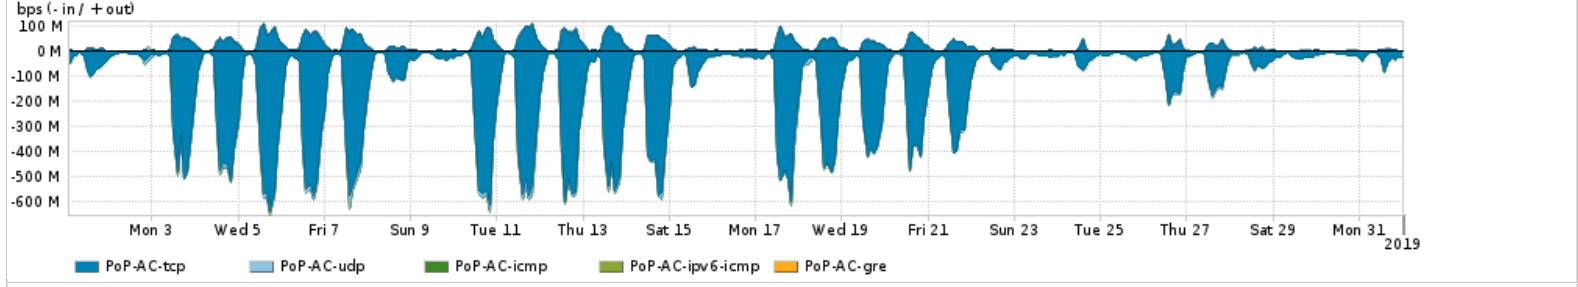

PROFILE	APPLICATION	IN	OUT	TOTAL
☒	PoP-AC	other TCP	1.16 Mbps	416.47 Kbps	1.57 Mbps
☐	PoP-AC	dns	425.85 Kbps	110.13 Kbps	535.98 Kbps
☐	PoP-AC	xmpp	85.75 Kbps	67.96 Kbps	153.71 Kbps
☐	PoP-AC	ssh	66.54 Kbps	82.51 Kbps	149.05 Kbps
☐	PoP-AC	macromedia-fcs	3.88 Kbps	96.43 Kbps	100.31 Kbps
☐	PoP-AC	smtp	40.51 Kbps	19.41 Kbps	59.92 Kbps

Distribuição do tráfego do PoP-AC por protocolo

Average | Max | PCT95

	PROFILE	PROTOCOL	IN	OUT	TOTAL
☒	PoP-AC	tcp	135.83 Mbps	20.25 Mbps	156.08 Mbps
☒	PoP-AC	udp	4.62 Mbps	1.32 Mbps	5.94 Mbps
☒	PoP-AC	icmp	18.75 Kbps	62.98 Kbps	81.73 Kbps
☒	PoP-AC	ipv6-icmp	173.00 bps	44.00 bps	217.00 bps
☒	PoP-AC	gre	10.00 bps	76.00 bps	86.00 bps
☐	PoP-AC	ipv6	7.00 bps	0.00 bps	7.00 bps
☐	PoP-AC	sctp	2.00 bps	0.00 bps	2.00 bps

For assistance with this product, please contact support at <https://support.arbornetworks.com>