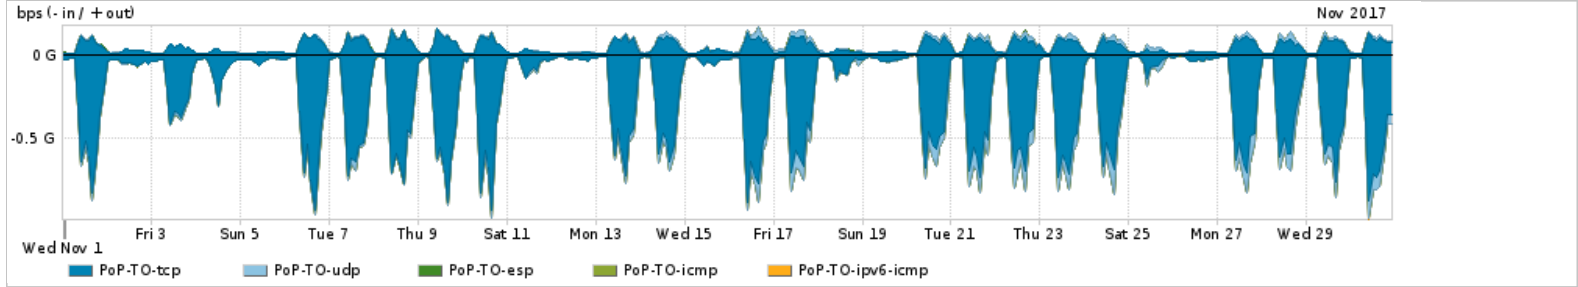

PROFILE	APPLICATION	IN	OUT	TOTAL
☒	PoP-TO	quit	14.32 Mbps	2.52 Mbps	16.84 Mbps
☒	PoP-TO	other UDP	8.58 Mbps	4.64 Mbps	13.22 Mbps
☒	PoP-TO	other TCP	6.99 Mbps	3.46 Mbps	10.45 Mbps
☐	PoP-TO	ssh	247.29 Kbps	224.43 Kbps	471.72 Kbps
☐	PoP-TO	dns	253.79 Kbps	122.13 Kbps	375.93 Kbps
☐	PoP-TO	xmpp	113.42 Kbps	257.74 Kbps	371.16 Kbps
☐	PoP-TO	qq	12.13 Kbps	187.37 Kbps	199.50 Kbps
☐	PoP-TO	stun	75.00 Kbps	107.25 Kbps	182.25 Kbps

Distribuição do tráfego do PoP-TO por protocolo

Average | Max | PCT95

	PROFILE	PROTOCOL	IN	OUT	TOTAL
☒	PoP-TO	tcp	241.74 Mbps	41.53 Mbps	283.27 Mbps
☒	PoP-TO	udp	23.23 Mbps	7.39 Mbps	30.62 Mbps
☒	PoP-TO	esp	37.47 Kbps	94.25 Kbps	131.71 Kbps
☒	PoP-TO	icmp	25.33 Kbps	26.58 Kbps	51.91 Kbps
☒	PoP-TO	ipv6-icmp	549.00 bps	1.21 Kbps	1.76 Kbps
☐	PoP-TO	gre	23.00 bps	7.00 bps	30.00 bps
☐	PoP-TO	ipv6	0.00 bps	1.00 bps	1.00 bps
☐	PoP-TO	sctp	0.00 bps	0.00 bps	0.00 bps

For assistance with this product, please contact support at <https://support.arbornetworks.com>