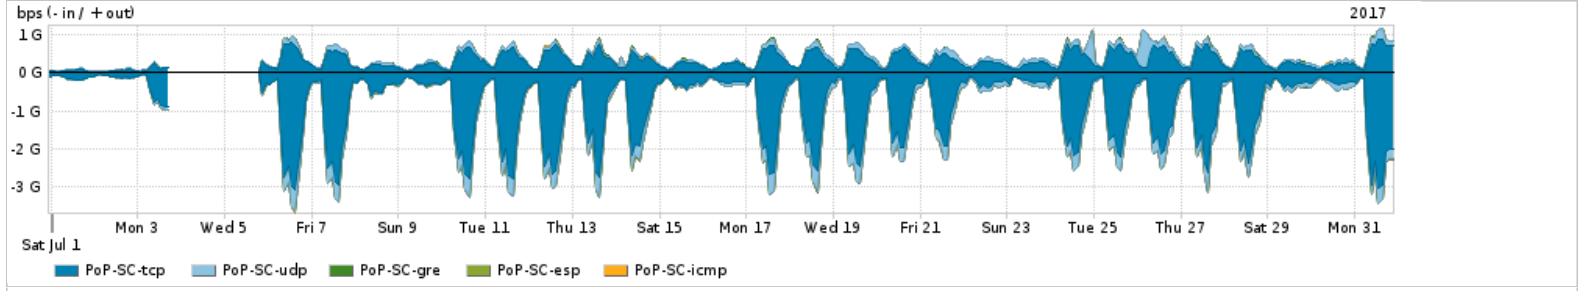

PROFILE	APPLICATION	IN	OUT	TOTAL
☒	PoP-SC	quit	105.64 Mbps	12.76 Mbps	118.40 Mbps
☒	PoP-SC	other UDP	29.09 Mbps	62.51 Mbps	91.60 Mbps
☒	PoP-SC	other TCP	29.70 Mbps	36.83 Mbps	66.52 Mbps
☐	PoP-SC	rdp	971.19 Kbps	3.42 Mbps	4.39 Mbps
☐	PoP-SC	ldap	282.23 Kbps	3.98 Mbps	4.26 Mbps
☐	PoP-SC	smtp	1.62 Mbps	2.17 Mbps	3.80 Mbps
☐	PoP-SC	ssh	1.36 Mbps	822.25 Kbps	2.18 Mbps
☐	PoP-SC	dns	1.20 Mbps	856.57 Kbps	2.05 Mbps

Distribuição do tráfego do PoP-SC por protocolo

Average | Max | PCT95

	PROFILE	PROTOCOL	IN	OUT	TOTAL
☒	PoP-SC	tcp	773.59 Mbps	290.68 Mbps	1.06 Gbps
☒	PoP-SC	udp	136.78 Mbps	80.51 Mbps	217.29 Mbps
☒	PoP-SC	gre	334.69 Kbps	2.54 Mbps	2.87 Mbps
☒	PoP-SC	esp	2.73 Mbps	61.47 Kbps	2.79 Mbps
☒	PoP-SC	icmp	213.25 Kbps	431.14 Kbps	644.39 Kbps
☐	PoP-SC	ipv6-icmp	112.97 Kbps	94.69 Kbps	207.65 Kbps
☐	PoP-SC	ipv6	83.77 Kbps	54.50 Kbps	138.27 Kbps
☐	PoP-SC	255	0.00 bps	3.40 Kbps	3.40 Kbps
☐	PoP-SC	ipv6-nonxt	430.00 bps	0.00 bps	430.00 bps
☐	PoP-SC	sctp	36.00 bps	0.00 bps	36.00 bps

For assistance with this product, please contact support at <https://support.arbornetworks.com>