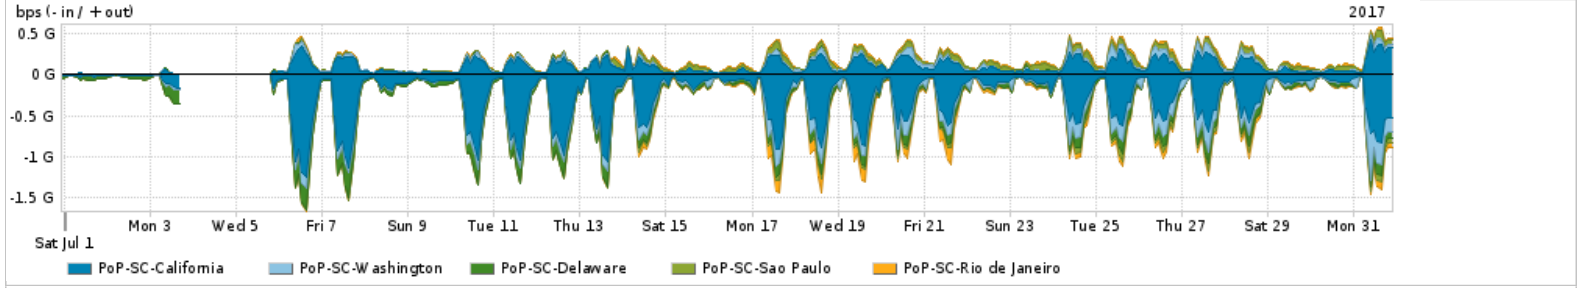

PROFILE	PROFILE	IN	OUT	TOTAL
☐	PoP-SC	PoP-CE	130.00 bps	1.09 Kbps
				1.22 Kbps

Distribuição do tráfego do PoP-SC por estado, província ou similar

Average | Max | PCT95

PROFILE	REGION	IN	OUT	TOTAL	
☒	PoP-SC	California	237.92 Mbps	86.78 Mbps	324.71 Mbps
☒	PoP-SC	Washington	51.54 Mbps	19.30 Mbps	70.84 Mbps
☒	PoP-SC	Delaware	53.23 Mbps	1.68 Mbps	54.91 Mbps
☒	PoP-SC	Sao Paulo	13.30 Mbps	27.75 Mbps	41.06 Mbps
☒	PoP-SC	Rio de Janeiro	19.53 Mbps	11.85 Mbps	31.37 Mbps
☐	PoP-SC	Massachusetts	23.71 Mbps	971.43 Kbps	24.68 Mbps
☐	PoP-SC	Santa Catarina	9.20 Mbps	13.81 Mbps	23.00 Mbps
☐	PoP-SC	Virginia	8.82 Mbps	6.12 Mbps	14.94 Mbps
☐	PoP-SC	Arizona	12.65 Mbps	511.63 Kbps	13.17 Mbps
☐	PoP-SC	Parana	8.18 Mbps	3.94 Mbps	12.12 Mbps
☐	PoP-SC	Texas	6.61 Mbps	4.48 Mbps	11.09 Mbps
☐	PoP-SC	Maryland	10.27 Mbps	91.42 Kbps	10.36 Mbps
☐	PoP-SC	New York	7.28 Mbps	2.99 Mbps	10.27 Mbps
☐	PoP-SC	Rio Grande do Sul	1.97 Mbps	6.34 Mbps	8.31 Mbps
☐	PoP-SC	Zhejiang	13.57 Kbps	6.93 Mbps	6.95 Mbps